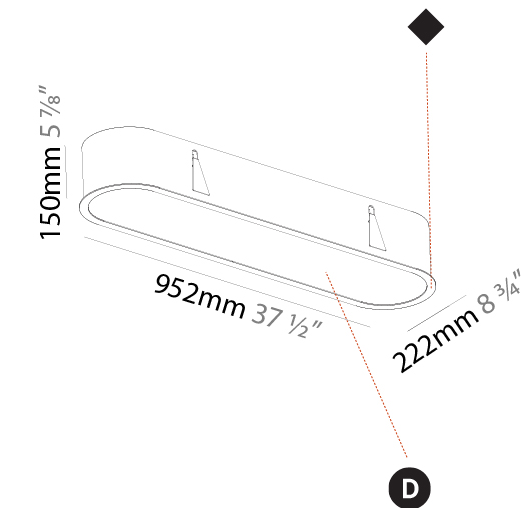

GENERAL

Series: Smoothy
Subseries: Smoothline
Brand: Prolicht
Division: Architectural
Mounting Type: Recessed
Mounting Location: Ceiling
Subcategory: Ambient

PHYSICAL

Shape: Oval
Length (mm): 952
Length (in): 37 1/2
Width (mm): 222
Width (in): 8 3/4
Depth (mm): 150
Depth (in): 5 7/8
Ceiling Thickness (mm): 10 / 12.5 / 15 / 25
Ceiling Thickness (in): 3/8 or 1/2 or 9/16 or 1
Min. Recessing Depth (mm): 160
Min. Recessing Depth (in): 6 5/16
Light Distribution: Direct
Weight (kg): 5.93
Weight (lbs): 13.05
Diffuser: PMMA - Opal or Micro-Prism
Fixture Finish: SSR / BKV / CWI / CRY / HAB / UFT / ITA / RUA / FTG / MYG / LOD / PUS / FRO / FUP / KIA / POP / BLS / SPG / MEY / GOH / GUM / CHC / COM / ABZ / JAG / OBR / MOS / ROR
Fixture Material: Extruded Aluminum / Steel
Cut-out Measurements: 935mm / 36 13/16" x 205mm / 8 1/16"

ELECTRICAL

Lamp Type: LED (Zhaga Standard)
Input Wattage (W): 31.9
Total Output Wattage (W): 27
Dimming: Tri-Mode (Non-Dimming and Phase Dimming (120Vac only) and 0-10V Dimming)
Driver Included: Yes
Driver Location: Integrated
Driver Type: Constant Current - Universal
Driver Class: Class 2
Input Voltage (V): 120 - 277
Constant Current (MA): 500

LED

Color Temperature (°K): 3000 / 3500 / 4000
Max. Delivered Lumen (lm): 2140 / 2303 / 2350
CRI: >80 CRI
Lamp Life (hrs): 50000

OPTICAL

RATINGS AND CERTIFICATIONS

Certified By: Certified for North American Standards
IP rating: IP20

PROJECT
TYPE
SPECIFIER
QUANTITY
DATE